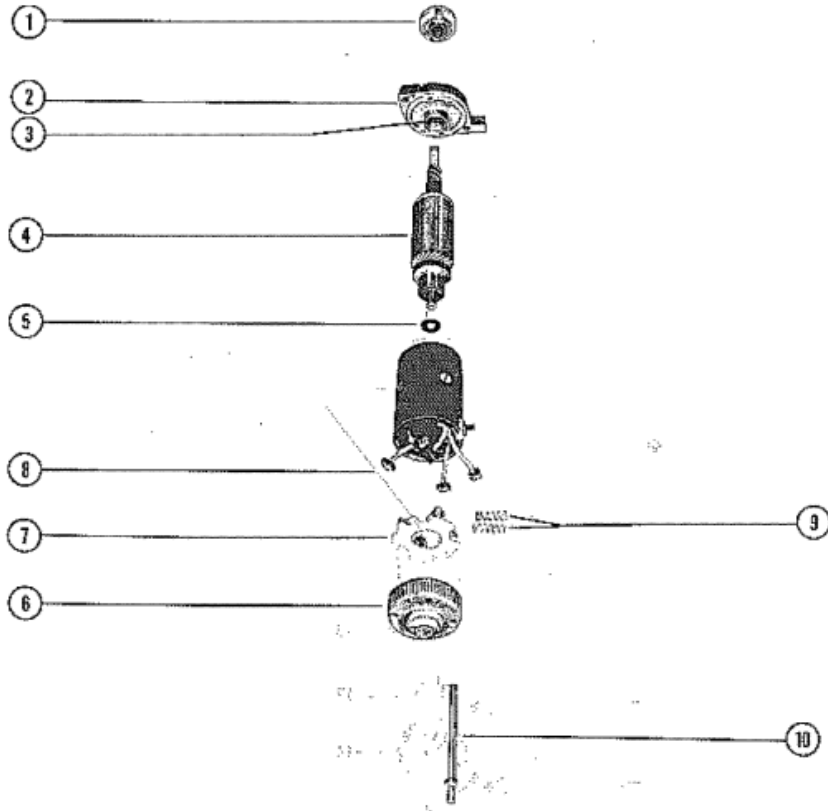

### STARTER MOTOR ASSEMBLY

#### Parts List

Ref	Class	Part	Description	Qty	Comment	Footnote
1	392	8848	MOTOR DRIVE	1		
2	392	8852	PLATE ASSEMBLY, DRIVE END	1		
3	392	8853	BUSHING, DRIVE END PLATE	1		
4	392	8857	ARMATURE	1		
5	392	8856	PACKAGE, ARMATURE THRUST	1		
6	392	8849	END CAP ASSEMBLY, COMMUTA	1		
7	392	8850	BRUSH PLATE AND HOLDER A	1		
8	392	8851	BRUSH AND TERMINAL SET	1		
9	392	8854	SPRING SET, BRUSH (2 SPRING:	2		
10	392	8855	BOLT, THRU - END CAP TO END	1		